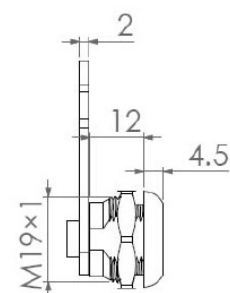

## Description:

Cam Lock 1912, 180DG, Cam A09 Hooked, Right, CPL,CK SISO,Cam Mounted 12 O'clock when Open, W/Hook Opening on Left Side,, For Right Hand Doors, Cam Plate Riveted onto the Lock, Max, 6mm Panel Thickness

## Item number:

14.04.430-0

Units	Box	Carton	HS Code	Barcode
Pcs.	30	300	8301300000	 5704866041577